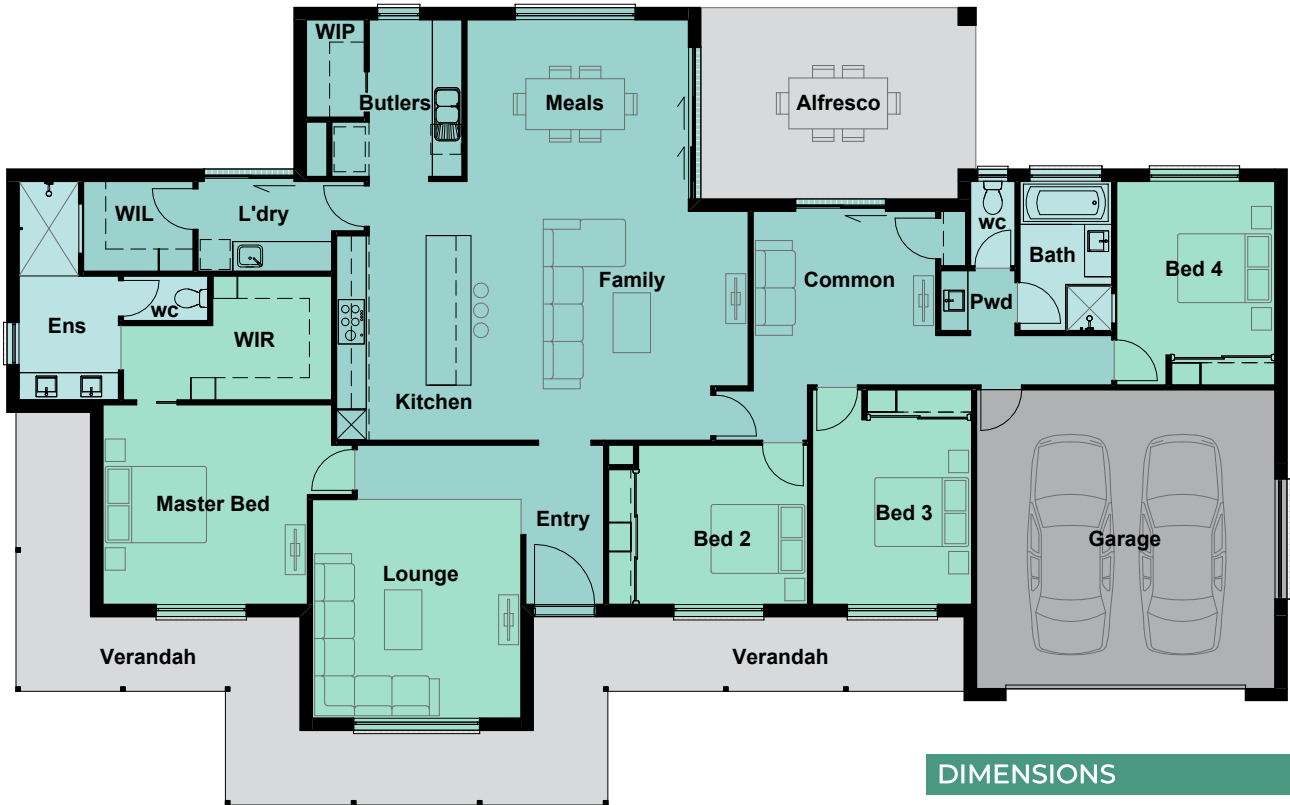

CLASSIC FACADE

MACQUARIE

TOTAL AREAS

Residence	228.98m ²	24.65sq
Garage	39.22m ²	4.22sq
Alfresco	20.99m ²	2.26sq
Verandah	41.52m ²	4.47sq
Total	330.70m ²	35.60sq
Overall Width	15.99 m	
Overall Length	25.67 m	

DIMENSIONS

Master Bed	4110 x 4010
Bed 2	3400 x 3200
Bed 3	3200 x 3710
Bed 4	3180 x 3490
Lounge	4190 x 4390
Family	5565 x 4600
Meals	4450 x 3840
Rumpus	3670 x 3490
Alfresco	5520 x 3840
Garage	5990 x 6000