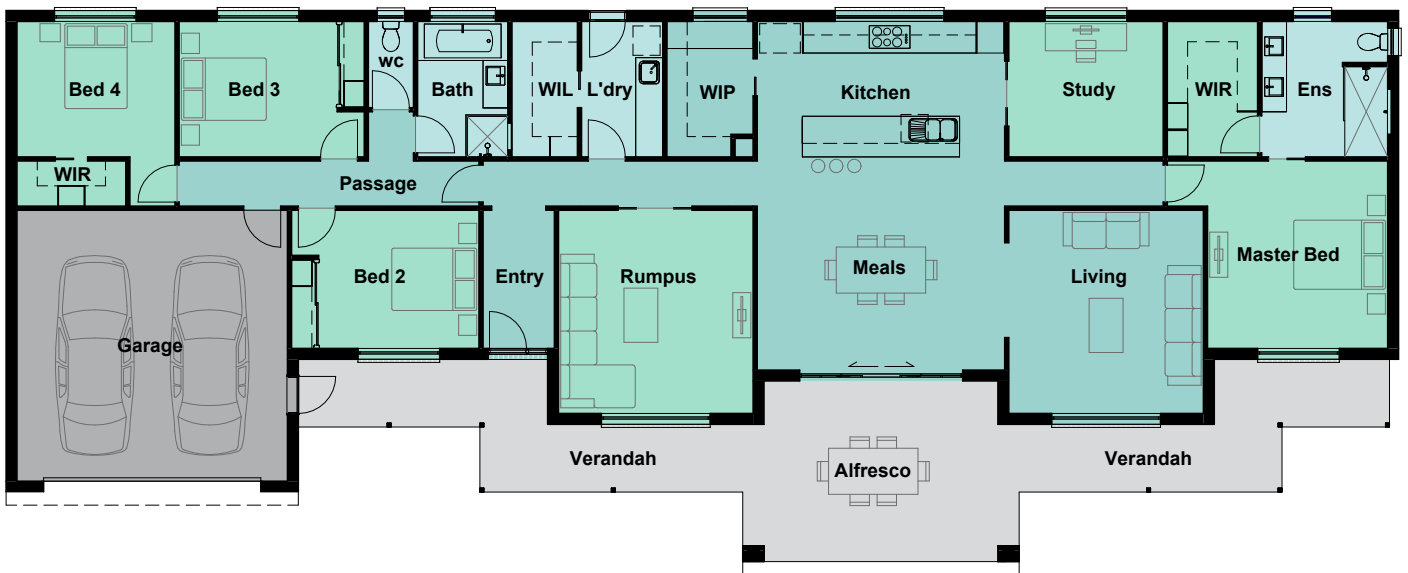

CLASSIC LIFESTYLE FACADE

BARKLEY

TOTAL AREAS		
Residence	233.73 m ²	25.16 sq
Garage	39.52 m ²	4.25 sq
Alfresco	23.58 m ²	2.54sq
Verandah	31.38 m ²	3.38sq
Eaves	3.78 m ²	0.41sq
Total	331.98 m²	35.73sq
Overall Width	30.83 m	
Overall Length	12.20 m	

DIMENSIONS	
Master Bed	3990 x 4150
Bed 2	3550 x 3060
Bed 3	3500 x 3000
Bed 4	3500 x 3000
Living	4310 x 4500
Meals	5480 x 4720
Rumpus	4310 x 4500
Study	3420 x 3000
Alfresco	6065 x 4000
Garage	5990 x 6000